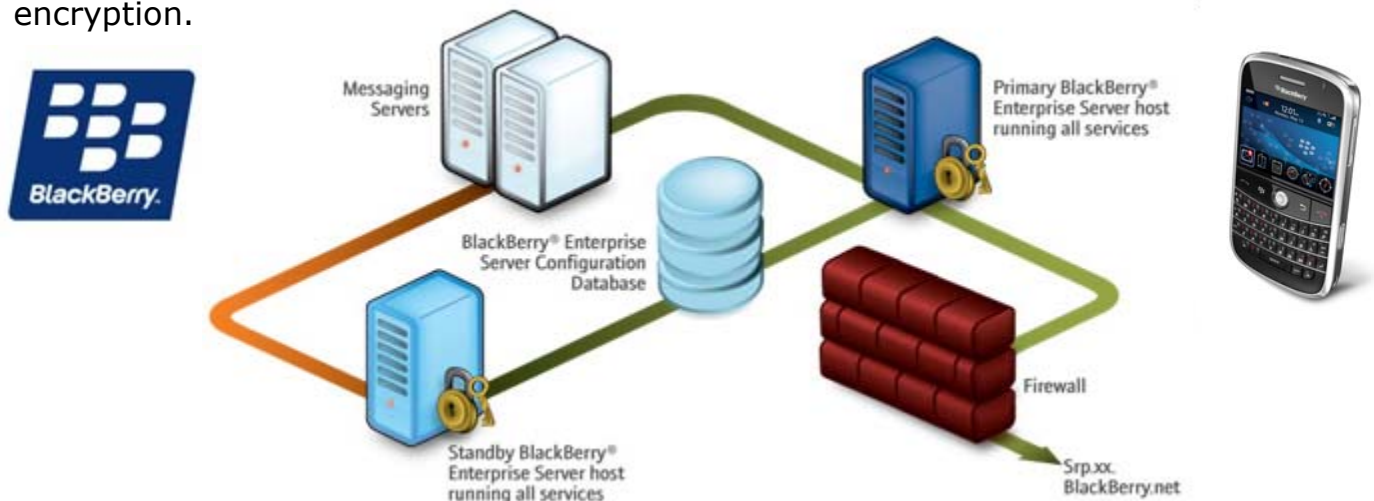

Managed Blackberry Enterprise Services

Blackberry Enterprise Server Hosting

Our automated backup, replication and recovery offering also includes Blackberry Enterprise Server Replication and Hosting services via secure, reliable, efficient internet connection. You get a data protection solution that lets you safeguard your BES environment without additional capital or IT expenses. We automatically replicate your Blackberry Enterprise Server and our infrastructure can server as either your primary BES or your secondary BES. Our Hosted BES service provides the full suite of advanced security features and policies that come with the BlackBerry Enterprise Server suite, including AES or Triple DES encryption.

Key Benefits

Day to day operation

- Monitoring of your BES
- BES Healthcare service
- Account creation & Management
- 2nd line support desk
- Service Level Agreement
- Scheduled management reports

- Easy, automatic data protection
- Secure and reliable
- No capital expense or IT staff
- Assured disaster recovery
- Centralized management
- Easy regulatory compliance
- Expert help 24/7
- Lost or stolen devices can be locked or erased immediately, so your information goes nowhere